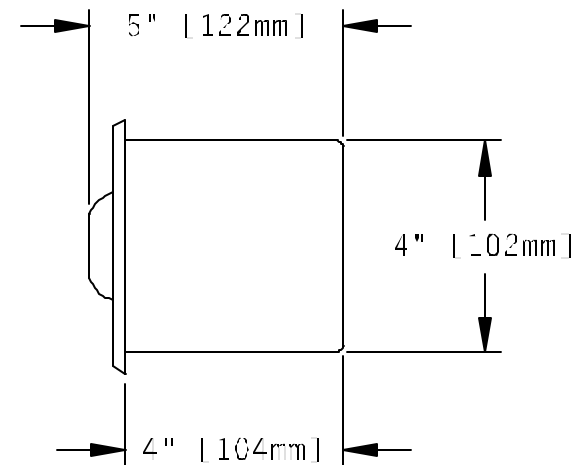

5 Wisconsin Ave.
Norwich, CT 06360
Tel. (860) 887-4550
Fax (860) 887-4534
www.lamphead.com (Product)
www.nutron-mfg.com (Company)

0551 Series Mini Eyeball Recessed Remote

Construction: Steel bezel and Gimbal Assembly