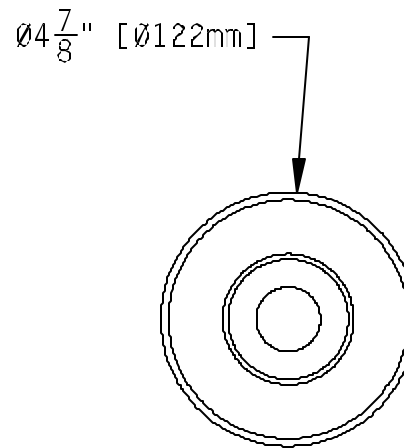

5 Wisconsin Ave.
Norwich, CT 06360
Tel. (860) 887-4550
Fax (860) 887-4534
www.lamphead.com (Product)
www.nutron-mfg.com (Company)

0551 Series Mini Eyeball Recessed Remote

Construction: Steel bezel and Gimbal Assembly